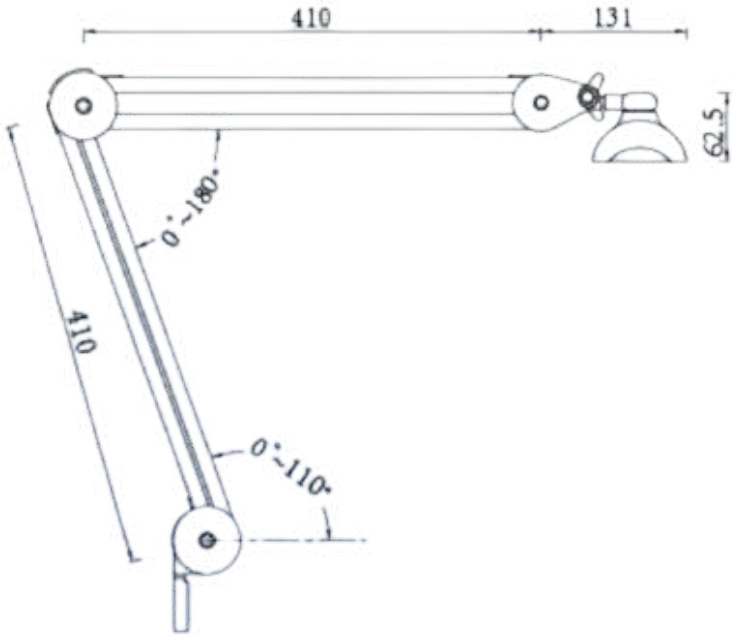

Dimension of Magnifiers