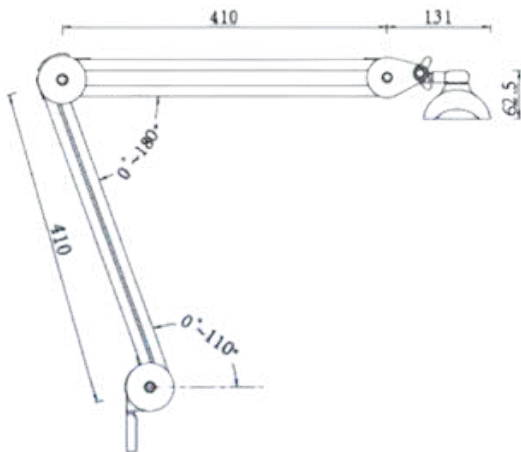

• Model - KDM9101BP
• Lens Size - 5" (127mm)
• Magnification - 4X (optional 10X/30mm bifocal)
• Voltage - AC 100V-240V
• Power - 14W
• Light Source - 60Pcs SMD LED
• Luminous - 1200 lm
• CCT Day Light - 5600K-6500K
• Material - Optical Quality grade Lens
• Colour - White
• 4 Steps dimming LED - (100, 75, 50, 25, 0)

**8. Desktop Magnifying Lamp 14W -
 KDM9101BP**

10X Optional Bifocal Lens

9. Desktop Magnifying Lamp 7W - KDM9100

• Model - KML9100
• Lens Size - 3.5" (90mm)
• Magnification - 3X
• Voltage - AC 100V-240V
• Power - 7W
• Light Source - 30Pcs SMD LED
• Luminous - 600 lm
• CCT Day Light - 5600K-6500K
• Material - Optical Quality grade Lens
• Lamp colour - White

Dimension of Magnifiers

Optional Accessories

Table Clamp

Wall Bracket

Desktop Bracket

Floor Stand with 5 Legs with Wheels

Desktop Heavy Base Stand

Heavy Duty Table Clamp