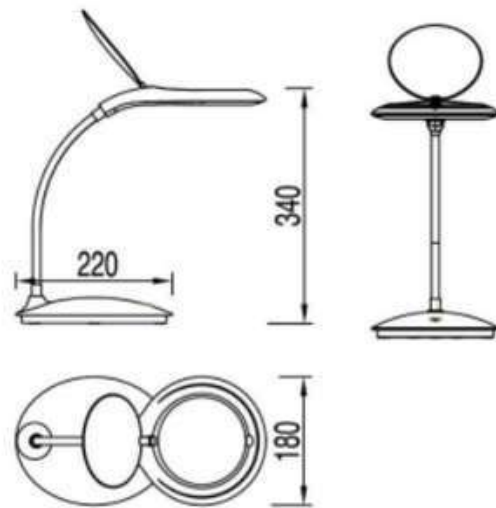

• Model - KDM9101BP
• Lens Size - 5" (127mm)
• Magnification - 4X (optional 10X/30mm bifocal)
• Voltage - AC 100V-240V
• Power - 14W
• Light Source - 60Pcs SMD LED
• Luminous - 1200 lm
• CCT Day Light - 5600K-6500K
• Material - Optical Quality grade Lens
• Colour - White
• 4 Steps dimming LED - (100, 75, 50, 25, 0)

**8. Desktop Magnifying Lamp 14W -
 KDM9101BP**

10X Optional Bifocal Lens

9. Desktop Magnifying Lamp 7W - KDM9100

• Model - KML9100
• Lens Size - 3.5" (90mm)
• Magnification - 3X
• Voltage - AC 100V-240V
• Power - 7W
• Light Source - 30Pcs SMD LED
• Luminous - 600 lm
• CCT Day Light - 5600K-6500K
• Material - Optical Quality grade Lens
• Lamp colour - White

Dimension of Magnifiers

Optional Accessories

Table Clamp

Wall Bracket

Desktop Bracket

Floor Stand with 5 Legs with Wheels

Desktop Heavy Base Stand

Heavy Duty Table Clamp