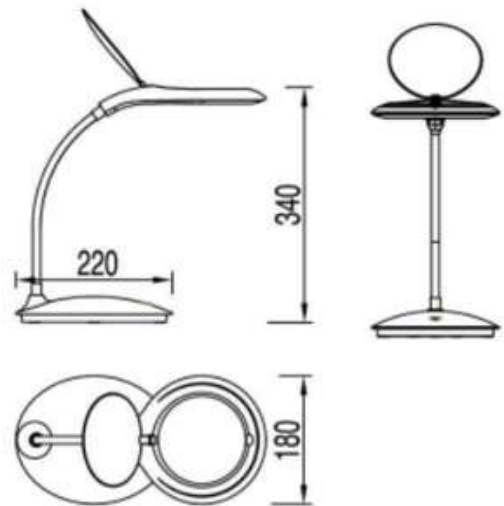

8. Desktop Magnifying Lamp 14W - KDM9101BP

- **Model - KDM9101BP**
- Lens Size - 5" (127mm)
- Magnification - 4X (optional 10X/30mm bifocal)
- Voltage - AC 100V-240V
- Power - 14W
- Light Source - 60Pcs SMD LED
- Luminous - 1200 lm
- CCT Day Light - 5600K-6500K
- Material - Optical Quality grade Lens
- Colour - White
- 4 Steps dimming LED - (100, 75, 50, 25, 0)

9. Desktop Magnifying Lamp 7W - KDM9100

• Model - KML9100
• Lens Size - 3.5" (90mm)
• Magnification - 3X
• Voltage - AC 100V-240V
• Power - 7W
• Light Source - 30Pcs SMD LED
• Luminous - 600 lm
• CCT Day Light - 5600K-6500K
• Material - Optical Quality grade Lens
• Lamp colour - White

Dimension of Magnifiers

10X Optional Bifocal Lens

Optional Accessories

Table Clamp

Wall Bracket

Desktop Bracket

Floor Stand with 5 Legs with Wheels

Desktop Heavy Base Stand