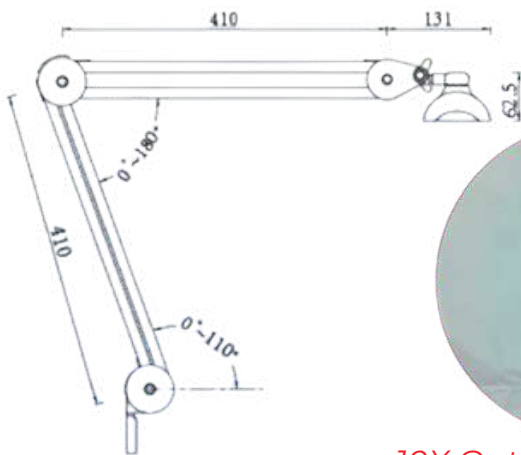

Dimension of Magnifiers

10X Optional Bifocal Lens